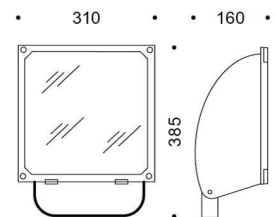

5STARS 1 C/I

Part number	05078094
Lampholder:	G12
Light Source:	METAL HALIDE LAMPS
Wattage:	1x70 W
Finish:	GR-94 / Metallic grey / Textured
Insulation class:	I
Degree of protection:	IP 66
IK-J-xxIP:	IK08 7J xx5
Power factor:	COS ϕ \geq 0,9
Optic:	INTENSIVE CIRCLE REFLECTOR
Ta MIN luminaire:	-20°
Ta MAX luminaire:	30°

Description

Discharge lamp floodlight for indoor and outdoor lighting, comprising:

- Polyester powder coated die-cast aluminium housing
- Flat tempered glass diffuser
- Extra pure (99.85%) polished aluminium reflector
- Anti-ageing silicone gasket
- Fully integrated technopolymer trim hinged to the housing
- Waterproof cable gland M16x1.5 for cables \varnothing 5- \varnothing 10 mm
- Stainless steel external screws
- Powder coated steel bracket

PHOTOMETRIC DATA

TECHNICAL DRAWINGS

5STARS 1

14029094

Gliding support made of painted aluminium for the installation on 60 - 76 mm diam. posts . 1 luminaire 5STARS 1 / WIN+1.

14047194

Gliding support made of painted aluminium for the installation on 60- 76 mm diam. posts 2 opposed luminaires 5STARS 1 / WIN+1.