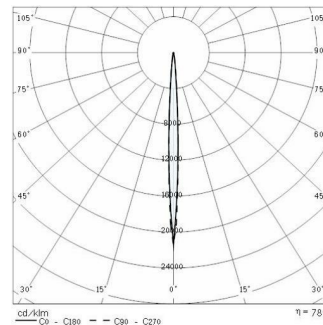

PHOTOMETRIC DATA