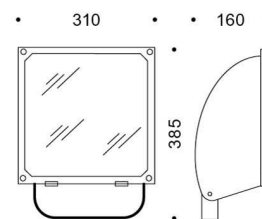

5STARS 1 CA/M

Part number	05085994
Lampholder:	G12
Light Source:	METAL HALIDE LAMPS
Wattage:	1x70 W
Finish:	GR-94 / Metallic grey / Textured
Insulation class:	I
Degree of protection:	IP 66
IK-J-xxIP:	IK08 7J xx5
Power factor:	COS ϕ \geq 0,9
Optic:	ASYMMETRIC MEDIUM CIRCLE REFLECTOR
Ta MIN luminaire:	-20°
Ta MAX luminaire:	30°

Description

Discharge lamp floodlight for indoor and outdoor lighting, comprising:

- Polyester powder coated die-cast aluminium housing
- Flat tempered glass diffuser
- Polished aluminium asymmetrical reflector
- Anti-ageing silicone gasket
- Fully integrated technopolymer trim hinged to the housing
- Waterproof cable gland M16x1.5 for cables \emptyset 5- \emptyset 10 mm
- Stainless steel external screws
- Powder coated steel bracket

PHOTOMETRIC DATA

TECHNICAL DRAWINGS

5STARS 1

14029094

Gliding support made of painted aluminium for the installation on 60 - 76 mm diam. posts . 1 luminaire 5STARS 1 / WIN+1.

14047194

Gliding support made of painted aluminium for the installation on 60- 76 mm diam. posts 2 opposed luminaires 5STARS 1 / WIN+1.