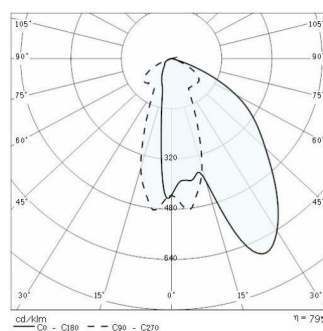

5STARS 1 CA/M

Part number	05085994
Lampholder:	G12
Light Source:	METAL HALIDE LAMPS
Wattage:	1x70 W
Finish:	GR-94 / Metallic grey / Textured
Insulation class:	I
Degree of protection:	IP 66
IK-J-xxIP:	IK08 7J xx5
Power factor:	COS ϕ \geq 0,9
Optic:	ASYMMETRIC MEDIUM CIRCLE REFLECTOR
Ta MIN luminaire:	-20°
Ta MAX luminaire:	30°

PHOTOMETRIC DATA

TECHNICAL DRAWINGS

5STARS 1

14029094

Gliding support made of painted aluminium for the installation on 60 - 76 mm diam. posts . 1 luminaire 5STARS 1 / WIN+1.

14047194

Gliding support made of painted aluminium for the installation on 60- 76 mm diam. posts 2 opposed luminaires 5STARS 1 / WIN+1.