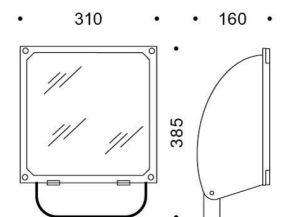

TECHNICAL DRAWINGS