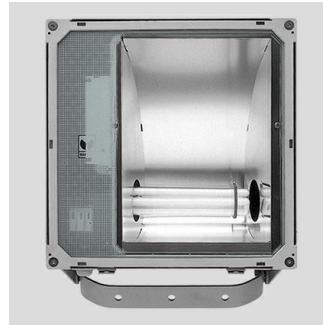

## 5STARS 1 A/M

<b>Part number</b>	05077994
<b>Lampholder:</b>	GX24q-3/4
<b>Light Source:</b>	FLUORESCENT LAMPS
<b>Wattage:</b>	1x26/32/42 W
<b>Finish:</b>	GR-94 / Metallic grey / Textured
<b>Insulation class:</b>	I
<b>Degree of protection:</b>	IP 66
<b>IK-J-xxIP:</b>	IK08 7J xx5
<b>Power factor:</b>	COS $\phi$ $\geq$ 0,9
<b>EEL:</b>	A2
<b>Optic:</b>	ASYMMETRIC MEDIUM REFLECTOR
<b>Ta MIN luminaire:</b>	-20°
<b>Ta MAX luminaire:</b>	40°

### Description

Discharge lamp floodlight for indoor and outdoor lighting, comprising:

- Polyester powder coated die-cast aluminium housing
- Flat tempered glass diffuser
- Polished aluminium asymmetrical reflector
- Anti-ageing silicone gasket
- Fully integrated technopolymer trim hinged to the housing
- Waterproof cable gland M16x1.5 for cables  $\emptyset$  5-  $\emptyset$  10 mm
- Stainless steel external screws
- Powder coated steel bracket