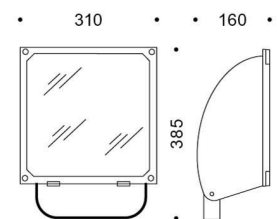

Description

Discharge lamp floodlight for indoor and outdoor lighting, comprising:

- Polyester powder coated die-cast aluminium housing
- Flat tempered glass diffuser
- Polished aluminium asymmetrical reflector
- Anti-ageing silicone gasket
- Fully integrated technopolymer trim hinged to the housing
- Waterproof cable gland M16x1.5 for cables \varnothing 5- \varnothing 10 mm
- Stainless steel external screws
- Powder coated steel bracket

PHOTOMETRIC DATA

TECHNICAL DRAWINGS

5STARS 1

14029094

Gliding support made of painted aluminium for the installation on 60 - 76 mm diam. posts . 1 luminaire 5STARS 1 / WIN+1.

14047194

Gliding support made of painted aluminium for the installation on 60- 76 mm diam. posts 2 opposed luminaires 5STARS 1 / WIN+1.