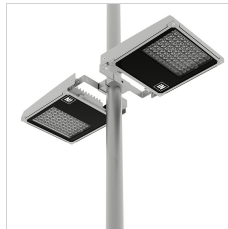

5STARS 1 A/M

Part number	05077594
Lampholder:	E27
Light Source:	HIGH-PRESSURE SODIUM LAMPS
Wattage:	1x70 W
Finish:	GR-94 / Metallic grey / Textured
Insulation class:	I
Degree of protection:	IP 66
IK-J-xxIP:	IK08 7J xx5
Power factor:	COS ϕ \geq 0,9
Optic:	ASYMMETRIC MEDIUM REFLECTOR
Ta MIN luminaire:	-25°
Ta MAX luminaire:	30°

Description

Discharge lamp floodlight for indoor and outdoor lighting, comprising:

- Polyester powder coated die-cast aluminium housing
- Flat tempered glass diffuser
- Polished aluminium asymmetrical reflector
- Anti-ageing silicone gasket
- Fully integrated technopolymer trim hinged to the housing
- Waterproof cable gland M16x1.5 for cables \varnothing 5- \varnothing 10 mm
- Stainless steel external screws
- Powder coated steel bracket

PHOTOMETRIC DATA

TECHNICAL DRAWINGS

5STARS 1

14029094

Gliding support made of painted aluminium for the installation on 60 - 76 mm diam. posts . 1 luminaire 5STARS 1 / WIN+1.

14047194

Gliding support made of painted aluminium for the installation on 60- 76 mm diam. posts 2 opposed luminaires 5STARS 1 / WIN+1.