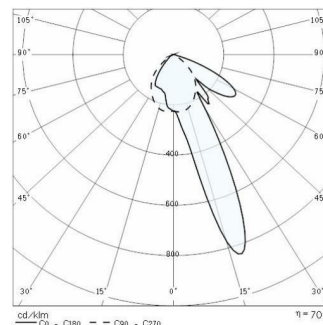

5STARS 1 A/M

Part number	05077594
Lampholder:	E27
Light Source:	HIGH-PRESSURE SODIUM LAMPS
Wattage:	1x70 W
Finish:	GR-94 / Metallic grey / Textured
Insulation class:	I
Degree of protection:	IP 66
IK-J-xxIP:	IK08 7J xx5
Power factor:	COS ϕ \geq 0,9
Optic:	ASYMMETRIC MEDIUM REFLECTOR
Ta MIN luminaire:	-25°
Ta MAX luminaire:	30°

PHOTOMETRIC DATA

TECHNICAL DRAWINGS

5STARS 1

14029094

Gliding support made of painted aluminium for the installation on 60 - 76 mm diam. posts . 1 luminaire 5STARS 1 / WIN+1.

14047194

Gliding support made of painted aluminium for the installation on 60- 76 mm diam. posts 2 opposed luminaires 5STARS 1 / WIN+1.