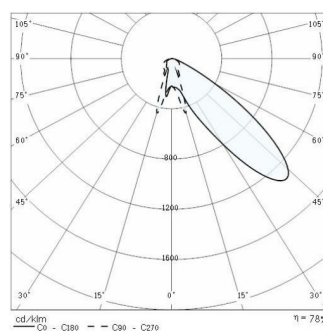

## 5STARS 1 CA/M

<b>Part number</b>	05086194
<b>Lampholder:</b>	G12
<b>Light Source:</b>	METAL HALIDE LAMPS
<b>Wattage:</b>	1x70 W
<b>Finish:</b>	GR-94 / Metallic grey / Textured
<b>Insulation class:</b>	I
<b>Degree of protection:</b>	IP 66
<b>IK-J-xxIP:</b>	IK08 7J xx5
<b>Power factor:</b>	COSφ ≥ 0,9
<b>Optic:</b>	ASYMMETRIC MEDIUM CIRCLE REFLECTOR
<b>Ta MIN luminaire:</b>	-20°
<b>Ta MAX luminaire:</b>	30°

### PHOTOMETRIC DATA