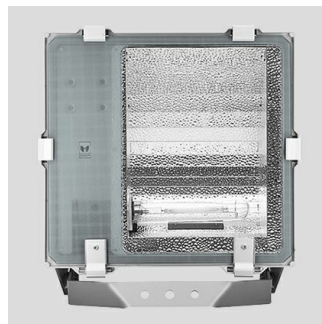

## 5STARS 2 A/M

<b>Part number</b>	05071094
<b>Lampholder:</b>	E40
<b>Wattage:</b>	1x250 W
<b>Finish:</b>	GR-94 / Metallic grey / Textured
<b>Insulation class:</b>	I
<b>Degree of protection:</b>	IP 66
<b>IK-J-xxIP:</b>	IK08 5J xx5
<b>Power factor:</b>	COS $\phi$ $\geq$ 0,9
<b>Optic:</b>	ASYMMETRIC MEDIUM REFLECTOR
<b>Ta MIN luminaire:</b>	-25°
<b>Ta MAX luminaire:</b>	35°

### Description

Discharge lamp floodlight for indoor and outdoor lighting, comprising:

- Polyester powder coated die-cast aluminium housing
- Flat tempered glass diffuser
- Polished aluminium asymmetrical reflector
- Gaskets made of silicone foam directly applied on glass without joints
- Cable gland M20x1.5 for cables  $\varnothing$  10-  $\varnothing$  14 mm
- Stainless steel external screws
- Fully integrated stainless steel aluminium spring clips
- Powder coated steel bracket
- Shaped steel gear tray also designed as heat sink
- Graduated goniometer for aiming purposes