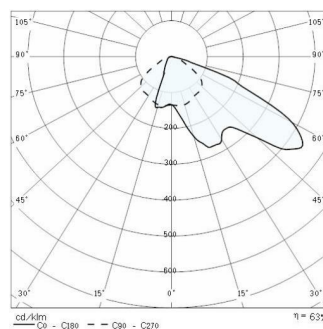

## 5STARS 2 A/M

<b>Part number</b>	05071094
<b>Lampholder:</b>	E40
<b>Wattage:</b>	1x250 W
<b>Finish:</b>	GR-94 / Metallic grey / Textured
<b>Insulation class:</b>	I
<b>Degree of protection:</b>	IP 66
<b>IK-J-xxIP:</b>	IK08 5J xx5
<b>Power factor:</b>	COS $\phi$ $\geq$ 0,9
<b>Optic:</b>	ASYMMETRIC MEDIUM REFLECTOR
<b>Ta MIN luminaire:</b>	-25°
<b>Ta MAX luminaire:</b>	35°

### PHOTOMETRIC DATA

14012720  
Twin 5STARS 2 pole top fitting and outreach arm for Ø60-76mm poles.

14011594  
1000mm extension arm in heavy gauge steel painted aluminium grey.