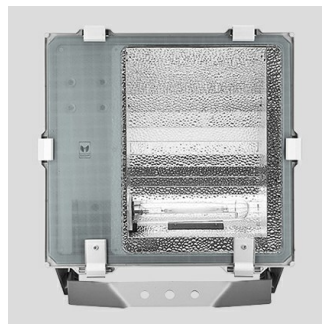

## 5STARS 2 A/M

<b>Part number</b>	05071294
<b>Lampholder:</b>	E40
<b>Wattage:</b>	1x400 W
<b>Finish:</b>	GR-94 / Metallic grey / Textured
<b>Insulation class:</b>	I
<b>Degree of protection:</b>	IP 66
<b>IK-J-xxIP:</b>	IK08 5J xx5
<b>Power factor:</b>	COS $\phi$ $\geq$ 0,9
<b>Optic:</b>	ASYMMETRIC MEDIUM REFLECTOR
<b>Ta MIN luminaire:</b>	-20°
<b>Ta MAX luminaire:</b>	25°

### Description

Discharge lamp floodlight for indoor and outdoor lighting, comprising:

- Polyester powder coated die-cast aluminium housing
- Flat tempered glass diffuser
- Polished aluminium asymmetrical reflector
- Gaskets made of silicone foam directly applied on glass without joints
- Cable gland M20x1.5 for cables  $\varnothing$  10-  $\varnothing$  14 mm
- Stainless steel external screws
- Fully integrated stainless steel aluminium spring clips
- Powder coated steel bracket
- Shaped steel gear tray also designed as heat sink
- Graduated goniometer for aiming purposes