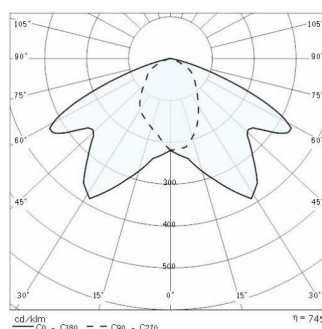

PHOTOMETRIC DATA