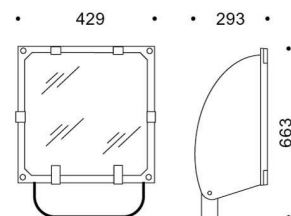

5STARS 2 WR

Part number	05071494
Lampholder:	E40
Wattage:	1x250 W
Finish:	GR-94 / Metallic grey / Textured
Insulation class:	I
Degree of protection:	IP 66
IK-J-xxIP:	IK08 5J xx5
Power factor:	COS ϕ \geq 0,9
Optic:	ROAD REFLECTOR
Ta MIN luminaire:	-25°
Ta MAX luminaire:	30°

PHOTOMETRIC DATA

TECHNICAL DRAWINGS

5STARS 2

14026520
5STARS 2 frosted glass, optional replacement for standard clear glass.

14012320
External anti-glare louvre painted aluminium grey.

14012420
External cowl painted aluminium grey.

14012720
Twin 5STARS 2 pole top fitting and outreach arm for Ø60-76mm poles.

14011594
1000mm extension arm in heavy gauge steel painted aluminium grey.