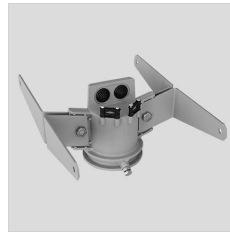

## GUELL 1 C/I

<b>Part number</b>	06289194
<b>Lampholder:</b>	LED
<b>Light Source:</b>	LED
<b>Wattage:</b>	53 W
<b>Finish:</b>	GR-94 / Metallic grey / Textured
<b>Insulation class:</b>	I
<b>Degree of protection:</b>	IP 66
<b>IK-J-xxIP:</b>	IK07 3J xx5
<b>CRI:</b>	80
<b>Kelvin:</b>	4000
<b>Power factor:</b>	COSφ ≥ 0,9
<b>Optic:</b>	INTENSIVE CIRCLE REFLECTOR
<b>Lightsource lumen output:</b>	7276 lm
<b>Luminaire lumen output:</b>	5739 lm
<b>L:</b>	L70
<b>B:</b>	B10
<b>Lifetime:</b>	150000 h
<b>Ta MIN luminaire:</b>	-20°
<b>Ta MAX luminaire:</b>	35°

### Description

- LED floodlight for indoor and outdoor lighting, comprising:
- Die-cast aluminium housing chemically pre-treated and painted with polyester powder coating
  - Flat tempered glass diffuser
  - Very high performance reflectors made of 99.99% plated aluminium, polished, oxidised and free of iridescence
  - Intensive circular optic
  - Anti-ageing silicone gasket
  - Cable gland M20x1.5 for cables Ø 10- Ø 14 mm
  - Stainless steel external screws
  - Fully integrated stainless steel aluminium spring clips
  - Powder coated steel bracket
  - On request, versions with dimmable ballast available
  - 3000 K and 5000 K available upon request

## GUELL 1

14172902  
Protective grid GUELL 1

14174220  
Connection box IP 66

14173394  
Wall support 500 mm/19.69" GUELL  
1/2

14173494  
Wall support 1000 mm/39.37" GUELL  
1/2

14453194  
Single pole top support GUELL 1

14453294  
Double pole top support GUELL 1