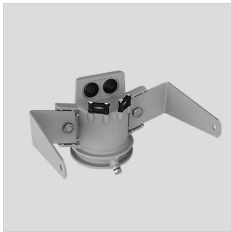

## GUELL 1 C/I

<b>Part number</b>	06289194
<b>Lampholder:</b>	LED
<b>Light Source:</b>	LED
<b>Wattage:</b>	53 W
<b>Finish:</b>	GR-94 / Metallic grey / Textured
<b>Insulation class:</b>	I
<b>Degree of protection:</b>	IP 66
<b>IK-J-xxIP:</b>	IK07 3J xx5
<b>CRI:</b>	80
<b>Kelvin:</b>	4000
<b>Power factor:</b>	COSφ ≥ 0,9
<b>Optic:</b>	INTENSIVE CIRCLE REFLECTOR
<b>Lightsource lumen output:</b>	7276 lm
<b>Luminaire lumen output:</b>	5739 lm
<b>L:</b>	L70
<b>B:</b>	B10
<b>Lifetime:</b>	150000 h
<b>Ta MIN luminaire:</b>	-20°
<b>Ta MAX luminaire:</b>	35°

### Description

- LED floodlight for indoor and outdoor lighting, comprising:
- Die-cast aluminium housing chemically pre-treated and painted with polyester powder coating
  - Flat tempered glass diffuser
  - Very high performance reflectors made of 99.99% plated aluminium, polished, oxidised and free of iridescence
  - Intensive circular optic
  - Anti-ageing silicone gasket
  - Cable gland M20x1.5 for cables Ø 10- Ø 14 mm
  - Stainless steel external screws
  - Fully integrated stainless steel aluminium spring clips
  - Powder coated steel bracket
  - On request, versions with dimmable ballast available
  - 3000 K and 5000 K available upon request

## GUELL 1

14172902  
Protective grid GUELL 1

14174220  
Connection box IP 66

14173394  
Wall support 500 mm/19.69" GUELL  
1/2

14173494  
Wall support 1000 mm/39.37" GUELL  
1/2

14453194  
Single pole top support GUELL 1

14453294  
Double pole top support GUELL 1