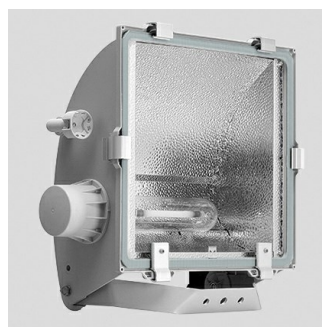

## 5STARS 1000 A/M

<b>Part number</b>	04002094
<b>Lampholder:</b>	E40
<b>Light Source:</b>	METAL HALIDE LAMPS
<b>Wattage:</b>	1x1000 W
<b>Finish:</b>	GR-94 / Metallic grey / Textured
<b>Insulation class:</b>	I
<b>Degree of protection:</b>	IP 66
<b>IK-J-xxIP:</b>	IK08 5J xx5
<b>Optic:</b>	ASYMMETRIC MEDIUM REFLECTOR
<b>Ta MIN luminaire:</b>	-20°
<b>Ta MAX luminaire:</b>	40°

### Description

- Discharge lamp floodlight for indoor and outdoor lighting, comprising:
- Polyester powder coated die-cast aluminium housing
  - Flat tempered glass diffuser
  - Polished aluminium asymmetrical reflector
  - Gaskets made of silicone foam directly applied on glass without joints
  - Electrical wiring box with ignitor, supplied with the luminaire, made of technopolymer reinforced with glass fibre
  - Stainless steel external screws
  - Fully integrated stainless steel aluminium spring clips
  - Powder coated steel bracket
  - Lamp holder box constructed of technopolymer
  - Graduated goniometer for aiming purposes
  - Patented anti-vacuum device
  - Adequate power supply units, available as accessories, must be used for all floodlights