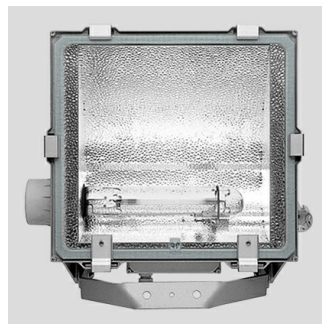

## 5STARS 1000 A/M

<b>Part number</b>	04002094
<b>Lampholder:</b>	E40
<b>Light Source:</b>	METAL HALIDE LAMPS
<b>Wattage:</b>	1x1000 W
<b>Finish:</b>	GR-94 / Metallic grey / Textured
<b>Insulation class:</b>	I
<b>Degree of protection:</b>	IP 66
<b>IK-J-xxIP:</b>	IK08 5J xx5
<b>Optic:</b>	ASYMMETRIC MEDIUM REFLECTOR
<b>Ta MIN luminaire:</b>	-20°
<b>Ta MAX luminaire:</b>	40°

### Description

- Discharge lamp floodlight for indoor and outdoor lighting, comprising:
- Polyester powder coated die-cast aluminium housing
  - Flat tempered glass diffuser
  - Polished aluminium asymmetrical reflector
  - Gaskets made of silicone foam directly applied on glass without joints
  - Electrical wiring box with ignitor, supplied with the luminaire, made of technopolymer reinforced with glass fibre
  - Stainless steel external screws
  - Fully integrated stainless steel aluminium spring clips
  - Powder coated steel bracket
  - Lamp holder box constructed of technopolymer
  - Graduated goniometer for aiming purposes
  - Patented anti-vacuum device
  - Adequate power supply units, available as accessories, must be used for all floodlights