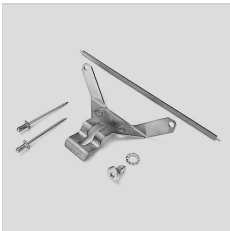

### Description

- Discharge lamp floodlight for indoor and outdoor lighting, comprising:
- Polyester powder coated die-cast aluminium housing
  - Flat tempered glass diffuser
  - Polished aluminium asymmetrical reflector
  - Gaskets made of silicone foam directly applied on glass without joints
  - Electrical wiring box with ignitor, supplied with the luminaire, made of technopolymer reinforced with glass fibre
  - Stainless steel external screws
  - Fully integrated stainless steel aluminium spring clips
  - Powder coated steel bracket
  - Lamp holder box constructed of technopolymer
  - Graduated goniometer for aiming purposes
  - Patented anti-vacuum device
  - Adequate power supply units, available as accessories, must be used for all floodlights

### TECHNICAL DRAWINGS

## 5STARS 1000 A

14070620  
Steel wire lamp steady support (recommended for use in installations subject to heavy vibration) (5STARS 2/A).

14012520  
Steel galvanised wire guard (18 Joule).

14012620  
Single 5STARS 2 pole top fitting and outreach arm for Ø60-76mm poles.

14012720  
Twin 5STARS 2 pole top fitting and outreach arm for Ø60-76mm poles.