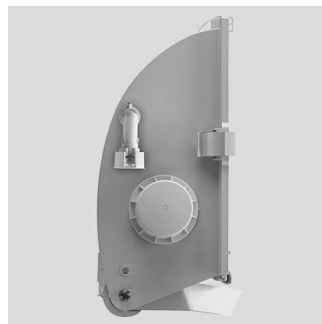

5STARS 1000 A/I

Part number	04016994
Lampholder:	E40
Wattage:	1x600/1000 W
Finish:	GR-94 / Metallic grey / Textured
Insulation class:	I
Degree of protection:	IP 66
IK-J-xxIP:	IK08 5J xx5
Optic:	ASYMMETRIC INTENSIVE REFLECTOR
Ta MIN luminaire:	-20°
Ta MAX luminaire:	40°

Description

- Discharge lamp floodlight for indoor and outdoor lighting, comprising:
- Polyester powder coated die-cast aluminium housing
 - Flat tempered glass diffuser
 - Polished aluminium asymmetrical reflector
 - Gaskets made of silicone foam directly applied on glass without joints
 - Electrical wiring box with ignitor, supplied with the luminaire, made of technopolymer reinforced with glass fibre
 - Stainless steel external screws
 - Fully integrated stainless steel aluminium spring clips
 - Powder coated steel bracket
 - Lamp holder box constructed of technopolymer
 - Graduated goniometer for aiming purposes
 - Patented anti-vacuum device
 - Adequate power supply units, available as accessories, must be used for all floodlights

14215003
Power supply unit with aluminium base and polyamide cover IP65, 230 V - 50 Hz, class I, for 1000 W high pressure sodium and metal halide lamps with fuse and without ignitor

14020701
Power supply unit 230 V - 50Hz, class I, on galvanised steel plate for high pressure sodium and metal halide lamps with fuse and without ignitor

14012320
External anti-glare louvre painted aluminium grey.

14012420
External cowl painted aluminium grey.

14012520
Steel galvanised wire guard (18 Joule).

14012620
Single 5STARS 2 pole top fitting and outreach arm for Ø60-76mm poles.