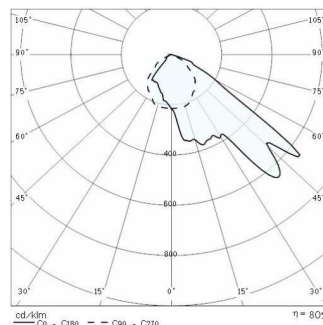

PHOTOMETRIC DATA