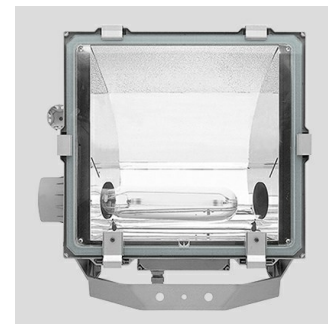

5STARS 1000 A/I

Part number	04016994
Lampholder:	E40
Wattage:	1x600/1000 W
Finish:	GR-94 / Metallic grey / Textured
Insulation class:	I
Degree of protection:	IP 66
IK-J-xxIP:	IK08 5J xx5
Optic:	ASYMMETRIC INTENSIVE REFLECTOR
Ta MIN luminaire:	-20°
Ta MAX luminaire:	40°

Description

- Discharge lamp floodlight for indoor and outdoor lighting, comprising:
- Polyester powder coated die-cast aluminium housing
 - Flat tempered glass diffuser
 - Polished aluminium asymmetrical reflector
 - Gaskets made of silicone foam directly applied on glass without joints
 - Electrical wiring box with ignitor, supplied with the luminaire, made of technopolymer reinforced with glass fibre
 - Stainless steel external screws
 - Fully integrated stainless steel aluminium spring clips
 - Powder coated steel bracket
 - Lamp holder box constructed of technopolymer
 - Graduated goniometer for aiming purposes
 - Patented anti-vacuum device
 - Adequate power supply units, available as accessories, must be used for all floodlights

14215003
Power supply unit with aluminium base and polyamide cover IP65, 230 V - 50 Hz, class I, for 1000 W high pressure sodium and metal halide lamps with fuse and without ignitor

14020701
Power supply unit 230 V - 50Hz, class I, on galvanised steel plate for high pressure sodium and metal halide lamps with fuse and without ignitor

5STARS 1000 A

14070620
Steel wire lamp steady support (recommended for use in installations subject to heavy vibration) (5STARS 2/A).

5STARS 1000

14026520
5STARS 2 frosted glass, optional replacement for standard clear glass.