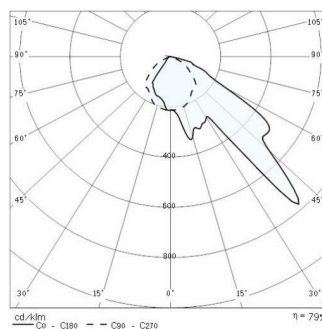

## 5STARS 1000 A/I

<b>Part number</b>	04016794
<b>Lampholder:</b>	E40
<b>Light Source:</b>	METAL HALIDE LAMPS
<b>Wattage:</b>	1x1000 W
<b>Finish:</b>	GR-94 / Metallic grey / Textured
<b>Insulation class:</b>	I
<b>Degree of protection:</b>	IP 66
<b>IK-J-xxIP:</b>	IK08 5J xx5
<b>Optic:</b>	ASYMMETRIC INTENSIVE REFLECTOR
<b>Ta MIN luminaire:</b>	-20°
<b>Ta MAX luminaire:</b>	40°

### PHOTOMETRIC DATA