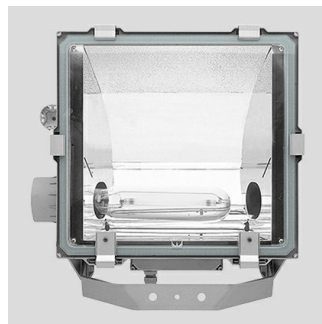

## 5STARS 1000 A/I

<b>Part number</b>	04016794
<b>Lampholder:</b>	E40
<b>Light Source:</b>	METAL HALIDE LAMPS
<b>Wattage:</b>	1x1000 W
<b>Finish:</b>	GR-94 / Metallic grey / Textured
<b>Insulation class:</b>	I
<b>Degree of protection:</b>	IP 66
<b>IK-J-xxIP:</b>	IK08 5J xx5
<b>Optic:</b>	ASYMMETRIC INTENSIVE REFLECTOR
<b>Ta MIN luminaire:</b>	-20°
<b>Ta MAX luminaire:</b>	40°

### Description

- Discharge lamp floodlight for indoor and outdoor lighting, comprising:
- Polyester powder coated die-cast aluminium housing
  - Flat tempered glass diffuser
  - Polished aluminium asymmetrical reflector
  - Gaskets made of silicone foam directly applied on glass without joints
  - Electrical wiring box with ignitor, supplied with the luminaire, made of technopolymer reinforced with glass fibre
  - Stainless steel external screws
  - Fully integrated stainless steel aluminium spring clips
  - Powder coated steel bracket
  - Lamp holder box constructed of technopolymer
  - Graduated goniometer for aiming purposes
  - Patented anti-vacuum device
  - Adequate power supply units, available as accessories, must be used for all floodlights