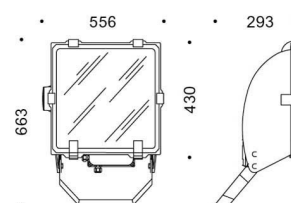

TECHNICAL DRAWINGS