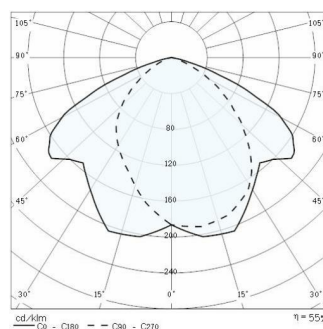

PHOTOMETRIC DATA