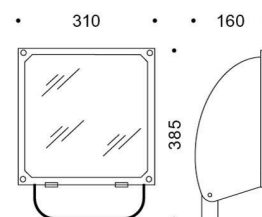

5STARS 1 WR

Part number	05102194
Lampholder:	GX24q-3/4
Light Source:	FLUORESCENT LAMPS
Wattage:	1x26/32/42 W
Finish:	GR-94 / Metallic grey / Textured
Insulation class:	I
Degree of protection:	IP 66
IK-J-xxIP:	IK08 7J xx5
Power factor:	COS ϕ \geq 0,9
EEL:	A2
Optic:	ROAD REFLECTOR
Ta MIN luminaire:	-20°
Ta MAX luminaire:	45°

Description

Discharge lamp floodlight for indoor and outdoor lighting, comprising:

- Polyester powder coated die-cast aluminium housing
- Flat tempered glass diffuser
- Extra pure (99.85%) polished aluminium reflector
- Anti-ageing silicone gasket
- Fully integrated technopolymer trim hinged to the housing
- Waterproof cable gland M16x1.5 for cables \varnothing 5- \varnothing 10 mm
- Stainless steel external screws
- Powder coated steel bracket

PHOTOMETRIC DATA

TECHNICAL DRAWINGS

5STARS 1

14029094

Gliding support made of painted aluminium for the installation on 60 - 76 mm diam. posts . 1 luminaire 5STARS 1 / WIN+1.

14047194

Gliding support made of painted aluminium for the installation on 60- 76 mm diam. posts 2 opposed luminaires 5STARS 1 / WIN+1.