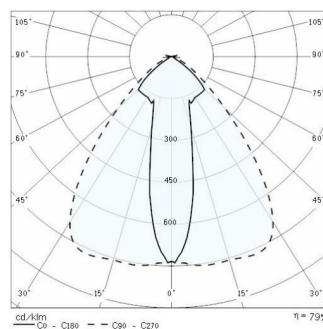

## 5STARS 1000 S/M

<b>Part number</b>	04001794
<b>Lampholder:</b>	E40
<b>Light Source:</b>	METAL HALIDE LAMPS
<b>Wattage:</b>	1x1000 W
<b>Finish:</b>	GR-94 / Metallic grey / Textured
<b>Insulation class:</b>	I
<b>Degree of protection:</b>	IP 66
<b>IK-J-xxIP:</b>	IK08 5J xx5
<b>Optic:</b>	SYMMETRIC MEDIUM REFLECTOR
<b>Ta MIN luminaire:</b>	-20°
<b>Ta MAX luminaire:</b>	45°

### PHOTOMETRIC DATA