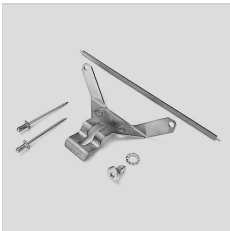

### Description

- Discharge lamp floodlight for indoor and outdoor lighting, comprising:
- Polyester powder coated die-cast aluminium housing
  - Flat tempered glass diffuser
  - Polished aluminium symmetrical reflector
  - Gaskets made of silicone foam directly applied on glass without joints
  - Electrical wiring box with ignitor, supplied with the luminaire, made of technopolymer reinforced with glass fibre
  - Stainless steel external screws
  - Fully integrated stainless steel aluminium spring clips
  - Powder coated steel bracket
  - Lamp holder box constructed of technopolymer
  - Graduated goniometer for aiming purposes
  - Patented anti-vacuum device
  - Adequate power supply units, available as accessories, must be used for all floodlights

### TECHNICAL DRAWINGS

## 5STARS 1000 A

14070620  
Steel wire lamp steady support (recommended for use in installations subject to heavy vibration) (5STARS 2/A).