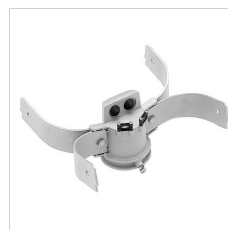

### Description

- Discharge lamp floodlight for indoor and outdoor lighting, comprising:
- Polyester powder coated die-cast aluminium housing
  - Flat tempered glass diffuser
  - Polished aluminium symmetrical reflector
  - Gaskets made of silicone foam directly applied on glass without joints
  - Electrical wiring box with ignitor, supplied with the luminaire, made of technopolymer reinforced with glass fibre
  - Stainless steel external screws
  - Fully integrated stainless steel aluminium spring clips
  - Powder coated steel bracket
  - Lamp holder box constructed of technopolymer
  - Graduated goniometer for aiming purposes
  - Patented anti-vacuum device
  - Adequate power supply units, available as accessories, must be used for all floodlights

## 5STARS 1000 A

14070620  
Steel wire lamp steady support (recommended for use in installations subject to heavy vibration) (5STARS 2/A).

## 5STARS 1000 S

14070520  
Steel wire lamp steady support (recommended for use in installations subject to heavy vibration) (5STARS 2/S).

14012520  
Steel galvanised wire guard (18 Joule).

14012620  
Single 5STARS 2 pole top fitting and outreach arm for Ø60-76mm poles.

14012720  
Twin 5STARS 2 pole top fitting and outreach arm for Ø60-76mm poles.