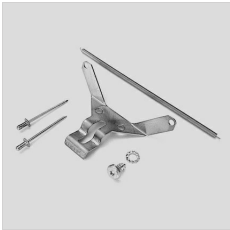

5STARS 1000 S

14070520
Steel wire lamp steady support (recommended for use in installations subject to heavy vibration) (5STARS 2/S).