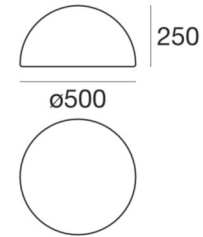

# Ohps\_FL indoor

Floor Lamp | 220-240 V | 1xE27  
**10380**

| Technical data                                 |                  |
|--|------------------|
| Type   | Floor Lamp       |
| Installation position                          | Floor            |
| Installation environment                       | Outdoor          |
| Lamp cap                                       | 1 x E27 Max 30W  |
| Frequency                                      | 50-60 Hz         |
| Optics   | General Lighting |
| Light emission direction                       | upward           |
| Safety class                                   | 2                |
| IP   | IP20             |
| IK   | IK10             |
| Glow wire test                                 | 650°             |
| Direct mounting on normally flammable surfaces | Yes              |
| CE   | Yes              |
| ETL  | No               |
| Fire Rated (BS 476 PT21 compliant)             | No               |
| Induction                                      | No               |
| Emergency mode                                 | No               |
| Motion sensor                                  | No               |
| Directional                                    | No               |
| Tilting  | No               |
| Walk-over                                      | No               |
| Drive-over                                     | No               |
| Cable included                                 | Yes              |
| Cable length                                   | 2 m              |
| Electric socket                                | Type C           |
| Resin potting                                  | No               |
| Type of light emission                         | Single emission  |
| Net weight                                     | 2.700 Kg         |