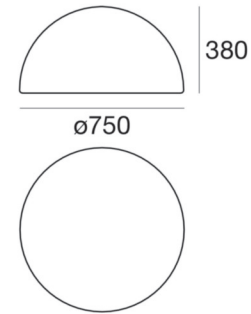

# Ohps\_FL indoor

Floor Lamp | 220-240 V | 1xE27  
**10381**

Technical data	
Type	Floor Lamp
Installation position	Floor
Installation environment	Outdoor
Lamp cap	1 x E27 Max 46W
Frequency	50-60 Hz
Optics	General Lighting
Light emission direction	upward
Safety class	2
IP	IP20
IK	IK10
Glow wire test	650°
Direct mounting on normally flammable surfaces	Yes
CE	Yes
ETL	No
Fire Rated (BS 476 PT21 compliant)	No
Induction	No
Emergency mode	No
Motion sensor	No
Directional	No
Tilting	No
Walk-over	No
Drive-over	No
Cable included	Yes
Cable length	2 m
Electric socket	Type C
Resin potting	No
Type of light emission	Single emission
Net weight	5.700 Kg

The diffuser is made of pe; the mounting frame is made of pe, with a white finish. The ingress protection degree is IP20; the total weight is of 5.700 kg.

. The power supply cable is included and features.