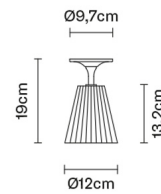

FLOW

D87E0101

Nicola Design

Dimensions

Description

Ceiling lamp with crystal diffuser. Internally painted white. Polished chrome-plated metal structure.

Voltage

220-240V

Weight

Net: 1.32 kg
Gross: 1.58 kg

Packaging

Volume: 0.012 m³
Number of boxes: 1

Specs

EAC IP20

Material

Crystal glass - Metal