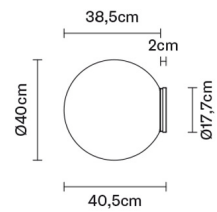

LUMI

F07G3101

A.Saggia & V.Sommella / D&G Studio

Description

Wall/ceiling lamp with diffuser in satin-finish white blown glass. Supporting structure made of metal or polyester reinforced with glass fibre, painted white.

Dimensions

Voltage

220-240V

Socket

1xE27

Light source and alternative bulbs

cod. A10208C12

cod. A10218C10

Packaging

Volume: 0.106 m³
Number of boxes: 1

Specs

ERC IP40

Material

Glass - Metal

Available diffuser colours

White