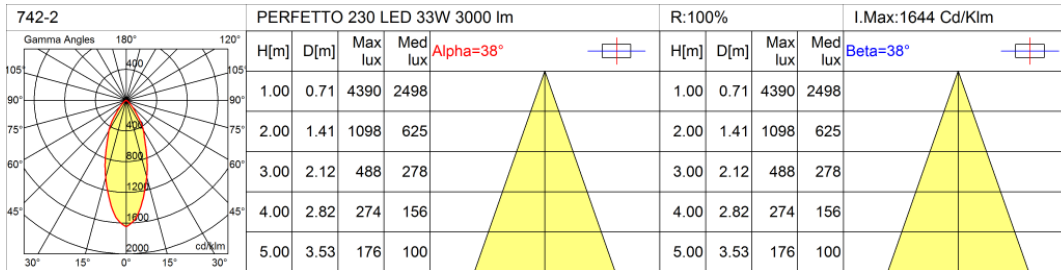

Weight and Dimensions

Shape	: Cylindrical
Length (mm)	: 141
Height (mm)	: 198
Weight (Kg)	: 1.5

Optical Specifications

Light distribution	: Symmetric
Light emission	: Direct
Light beam	: 38°
Horizontal orientation	: 350°
Note	: Honeycomb code 28-3959-30, pink tempered glass for food applications code 28-3958-58, closing screen cod. 28-3958-58 to be used only together with snoot code 28-3957-30. 20°, 60° (mirror metallized), 70° (white) optics are available on demand.

Unified Glare Rating (U.G.R.)	: <19
-------------------------------	-------

Accessories

Lamps	Lamp categories	Lamp type	Lamp wattage (W)	Nominal lumens on thermal regime (lm)	Color rendering (CRI)
	LED	COB LED	33	3000	80

Photometrics

Pictures and Applications