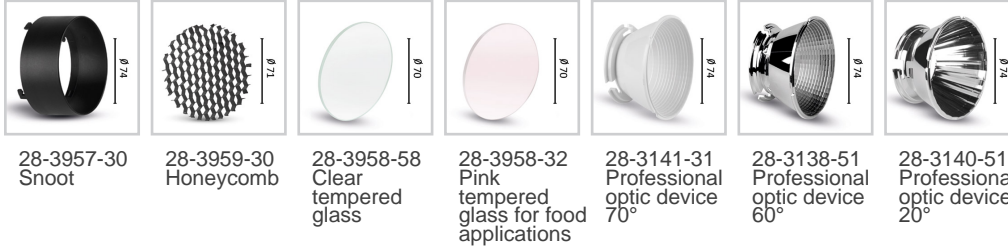

Accessories