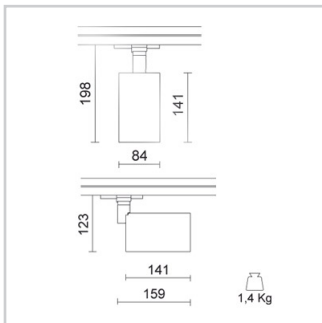

Product code	Colour

742-261A-21	Mat white
742-261A-16	Black
742-261A-52	Silver, on demand

General Specifications

Product type	: Spotlights
Mounting type	: LKM 3-phase track
Description	: Compact spotlight for electrified tracks, with main voltage COB LED. Perfetto 230 is dimmable on the mains (230V). It can rotate up to 355° with respect to the vertical axis and pivot up to 90° upwards.

Indoor/outdoor lights	: Indoor
Applications	: Museums, Retail, Shopping centres, Showrooms

Lighting specifications

Average lamp life (h)	: 50.000
Lamp description	: LED 3000lm 33W 4000K
Nominal lumens on thermal regime	: 3000
Efficiency L.O.R. (%)	: 89
Delivered lumens (lm)	: 2670
Lamp wattage (W)	: 33
Color temperature (K)	: 4000

Physical Specifications

Body	: Die-cast aluminium
Finishes	: Polyester painted
Reflector	: Mirror-metallized thermoplastic material
Thermal Dissipation	: Passive

Electrical Specifications

Glow wire (°C)	: 850
Voltage (V)	: 230
Frequency (Hz)	: 50/60

Weight and Dimensions

Shape	: Cylindrical
Length (mm)	: 141
Height (mm)	: 198
Weight (Kg)	: 1.5

Optical Specifications

Light distribution	: Symmetric
Light emission	: Direct
Light beam	: 38°
Horizontal orientation	: 350°
Note	: Honeycomb code 28-3959-30, pink tempered glass for food applications code 28-3958-58, closing screen cod. 28-3958-58 to be used only together with snoot code 28-3957-30. 20°, 60° (mirror metallized), 70° (white) optics are available on demand.

Unified Glare Rating (U.G.R.)	: <19