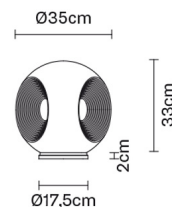

EYES

F34B0101

Matali Crasset

Description

Table lamp with satin white blown glass diffuser. White painted metal structure.

Dimensions

Voltage

220-240V

Wall/ceiling

Weight

Net: 3.94 kg
Gross: 5.13 kg

Packaging

Volume: 0.106 m³
Number of boxes: 1

Specs

IP40