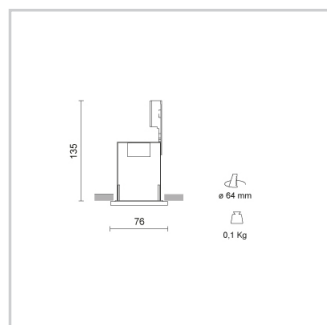

DECO FIXED 2056

Product code	Color
2056-10-18	Nickel
2056-10-31	White
2056-10-11	Chrome

General Specifications

Product type	: Downlights
Mounting type	: Ceiling - recessed
Indoor/outdoor lights	: Indoor

Lighting specifications

Lamp description	: IPAR16 50W GU10 / LED

Physical Specifications

Packing quantity	: 6
Body	: Aluminium
Finishes	: Epoxy-polyester painted

Weight and Dimensions

Shape	: Round
External diameter (mm)	: 76
Cutout shape	: Round
Cutout Diameter (mm)	: 64
Recessed depth (mm)	: 135
Weight (Kg)	: 0.1

Optical Specifications

Aiming	: Fixed
Light distribution	: Symmetric
Light emission	: Direct