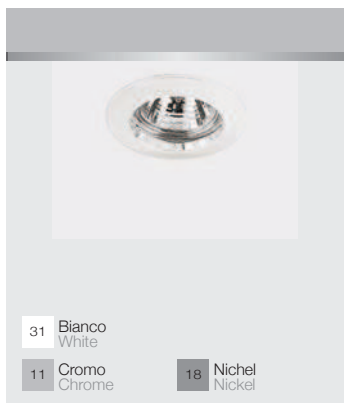

Codice Code	Lampada Lamp	Attacco Base
Corpo in alluminio - Aluminium body		
2055-10	HR 50W/MR16 4W LED	GU5.3

Corpo in alluminio - Aluminium body		
2056-10	IPAR16 50W/LED	GU10