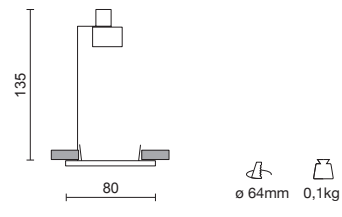

Codice Code	Lampada Lamp	Attacco Base
Corpo in alluminio - Aluminium body		
2055-10	HR 50W/MR16 4W LED	GU5.3

Corpo in alluminio - Aluminium body		
2056-10	IPAR16 50W/LED	GU10