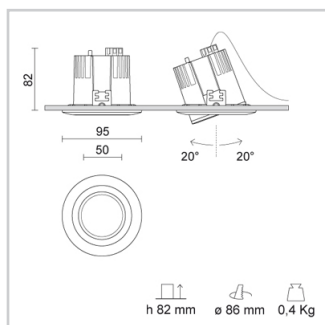

Physical Specifications

Body	: Die-cast aluminium
Finishes	: Polyester painted
Closing Screen	: Clear polycarbonate
Thermal Dissipation	: Passive
Ring	: Die-cast aluminium

Electrical Specifications

Glow wire (°C)	: 850
Driver	: Separate item
Driver mounting	: Remote

Weight and Dimensions

Shape	: Round
External diameter (mm)	: 95
False ceiling thickness (mm)	: 1-30
Height (mm)	: 82
Cutout shape	: Round
Cutout Diameter (mm)	: 86
Recessed depth (mm)	: 82
Weight (Kg)	: 0.4

Optical Specifications

Aiming	: Adjustable
Light distribution	: Symmetric
Light emission	: Direct
Light beam	: 26°
Horizontal orientation	: +/- 20°
Note	: 45° (mirror metallized), 65° (white) optics are available on demand.
Unified Glare Rating (U.G.R.)	: < 19