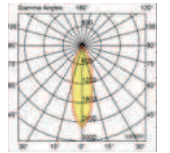

h 82mm ø 86mm 0,4kg

26°

Driver da ordinare separatamente
Drivers should be ordered separately

81-04007	5,5 W	Output 350mA - Regolabile sul taglio di fase e 1-10V - Dimmable on the mains and 1-10V
81-04008	8,5 W	Output 500mA - Regolabile sul taglio di fase e 1-10V - Dimmable on the mains and 1-10V
81-04009	9 W	Output 250mA
81-04010	12 W	Output 350mA - Regolabile sul taglio di fase - Dimmable on the mains
81-04003	12 W	Output 350mA - Dimmerabile DALI - Dali dimmable

Accessori ottici intercambiabili
Replaceable optical accessories