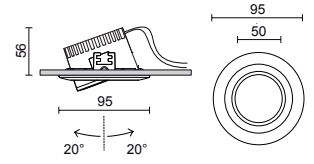

h 56mm ø 86mm 0,4kg