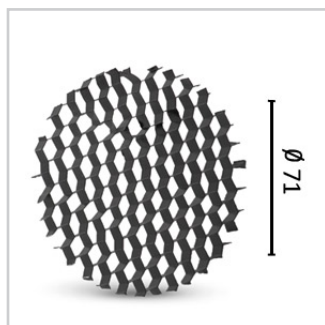

HONEYCOMB

| Product code | Colour |
|--------------|--------|
|--------------|--------|

| | |
|------------|-----|
| 28-3959-30 | N/S |
|------------|-----|

General Specifications

| | |
|-----------------------|---|
| Notes | : To be used only with snoot (28-3957-30) |
| Indoor/outdoor lights | : Indoor |

Physical Specifications

| | |
|------------------|-----------------|
| Packing quantity | : 0 |
| Body | : Aluminium |
| Finishes | : Black painted |

Weight and Dimensions

| | |
|------------------------|---------|
| Shape | : Round |
| External diameter (mm) | : 71 |