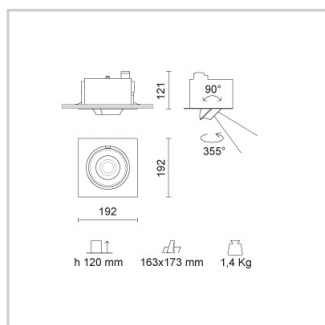

MINIKYCLOS-IN 4000K

Design: Enrico Davide Bona and Elisa Nobile

Product code	Color
529-311AN-21	Mat white

General Specifications

Product type	: Downlights
Mounting type	: Ceiling - recessed
Description	: Minikyclos-IN is a recessed tiltable spotlight in single-light version, with decorative frame, for the last generation of COB LEDs. Recessed body in steel, painted in black. Front closing screen in clear polycarbonate, painted on the rear for a brighter effect, with no visible screws. LED drivers should be ordered separately, the wattage of the fittings changes, depending on the selected driver.
Indoor/outdoor lights	: Indoor
Applications	: Contract sector, Display areas, Shops, Showrooms

Lighting specifications

Average lamp life (h)	: L80B10 50.000
Lamp description	: LED 2600lm 18W 4000K
Nominal lumens on thermal regime	: 2600
Efficiency L.O.R. (%)	: 88,6
Delivered lumens (lm)	: 2304
Lamp wattage (W)	: 18
Color temperature (K)	: 3000

Physical Specifications

Finishes	: Polyester painted
Reflector	: Mirror-metallized thermoplastic material
Thermal Dissipation	: Passive

Electrical Specifications

Glow wire (°C)	: 850
Driver	: Separate item
Driver mounting	: Remote

Weight and Dimensions

Length (mm)	: 192
Width (mm)	: 192
Height (mm)	: 121
Cutout shape	: Rectangular
Cutout Length (mm)	: 173
Recessed depth (mm)	: 120
Weight (Kg)	: 1.4

Optical Specifications

Aiming	: Multidirectional
Light distribution	: Symmetric
Light emission	: Direct
Light beam	: 30°
Horizontal orientation	: 355°
Vertical tilt	: +/- 45°
Note	: Honeycomb code 28-3959-30, clear tempered glass code 28-3958-58, pink tempered glass for food application code 28-3958-32, to be used only together with screen code 28-3905-47. 17°, 55° (mirror metallized) and 70° (white) optics are available on demand.
Unified Glare Rating (U.G.R.)	: <19