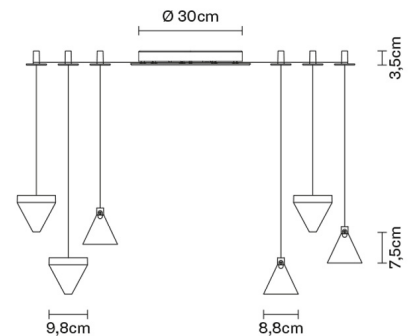

TRIPLA

F41G0321

Desall / Devis Busato & Giulia Ciccarese

Description

Wall/ceiling system with transparent crystal diffuser. Anthracite painted aluminium structure.

Dimensions

Voltage

220V-240V

Weight

Net: 5.89 kg
Gross: 6.78 kg

Packaging

Volume: 0.044 m³
Number of boxes: 0

Specs

EAC IP40

Material

Crystal - Aluminium