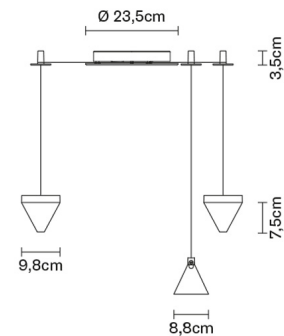

PUSH 1..10V

Light source and alternative bulbs

LED 3x4.3W-120°
WHITE 3000K
1620lm Cri >80

Energetic class A++

Included accessories

LED
Dimmable electronic driver
9 spools for wire support

Weight

Net: 3.1 kg
Gross: 3.78 kg

Packaging

Volume: 0.032 m³
Number of boxes: 0

Specs

EAC IP40

Dimensions

Material

Crystal - Aluminium

Available diffuser colours