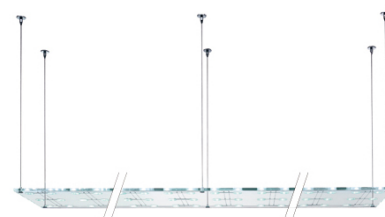

#### Description

Pendant lamp with extra clear tempered flat glass, with a thickness of 15 mm, milled for the 12V circuit housing.