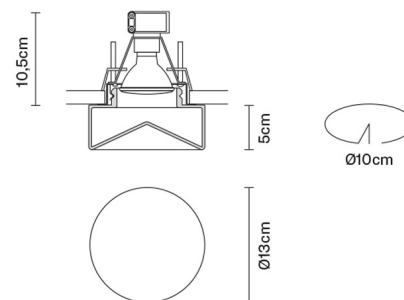

FARETTI

D27F1700

Pamio Design / Luca Scacchetti

Description

Downlight with blown glass diffuser.

Dimensions

Voltage

220-240V

Shivi

Tondo

Weight

Net: 0.55 kg
Gross: 0.67 kg

Packaging

Volume: 0.008 m³
Number of boxes: 1

Specs

IP20
IP44