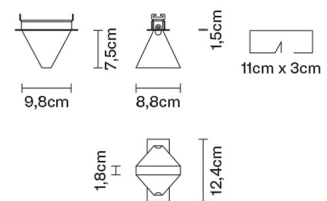

TRIPLA

F41F0176

Desall / Devis Busato & Giulia Ciccarese

Description

Downlight with crystal diffuser. Bronze painted structure.

Dimensions

Voltage

220-240V

Net: 0.8 kg
Gross: 0.87 kg

Packaging

Volume: 0.004 m³
Number of boxes: 1

Specs

IP40
IP55

Material

Crystal - Aluminium

Available diffuser colours