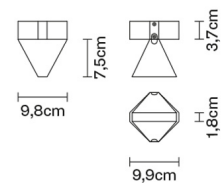

TRIPLA

F41E0176

Desall / Devis Busato & Giulia Ciccarese

Dimensions

Description

Ceiling lamp with transparent crystal glass diffuser. Bronze painted aluminium structure.

Voltage

220-240V

Pendant

Table

Wall

Downlight

Weight

Net: 0.8 kg
Gross: 0.87 kg

Packaging

Volume: 0.004 m³
Number of boxes: 1