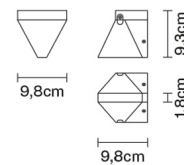

TRIPLA

**F41D0111**

Desall / Devis Busato & Giulia Ciccarese

**Description**

Wall lamp with transparent crystal diffuser. Polished-aluminium structure.

**Dimensions**

**Voltage**

220-240V

**Weight**

Net: 0.86 kg  
Gross: 0.93 kg

**Packaging**

Volume: 0.004 m³  
Number of boxes: 1

**Specs**