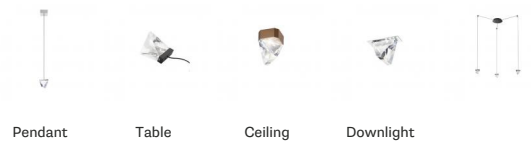

In the same family

Weight

Net: 0.86 kg
Gross: 0.93 kg

Packaging

Volume: 0.004 m³
Number of boxes: 1

Specs