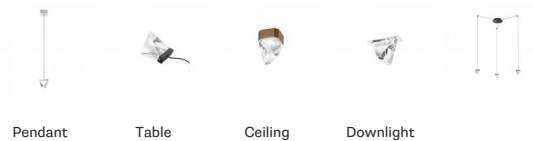

In the same family

Weight

Net: 0.86 kg
Gross: 0.93 kg

Packaging

Volume: 0.004 m³
Number of boxes: 1

Specs