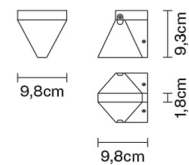

TRIPLA

F41D0121

Desall / Devis Busato & Giulia Ciccarese

Description

Wall lamp with transparent crystal diffuser. Anthracite painted structure.

Dimensions

Voltage

220-240V

Weight

Net: 0.86 kg
Gross: 0.93 kg

Packaging

Volume: 0.004 m³
Number of boxes: 1

Specs