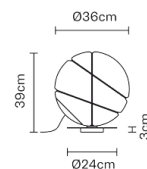

ARMILLA

F50B0501

Lorenzo Truant

Dimensions

Description

Table lamp with shiny white blow glass diffuser and gold-plated metal structure.

Voltage

220-240V