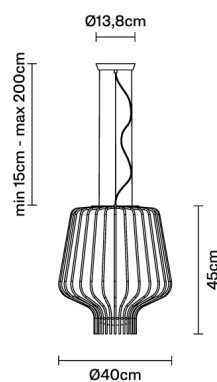

SAYA

F47A0901

Gio Minelli & Marco Fossati

Description

Pendant lamp with white blown glass diffuser with rust-plated metal structure.

Dimensions

Voltage

220-240V

Energetic class A

Not included accessories

Bulb

Weight

Net: 0 kg
Gross: 0 kg

Packaging

Volume: 0 m³
Number of boxes:

Specs