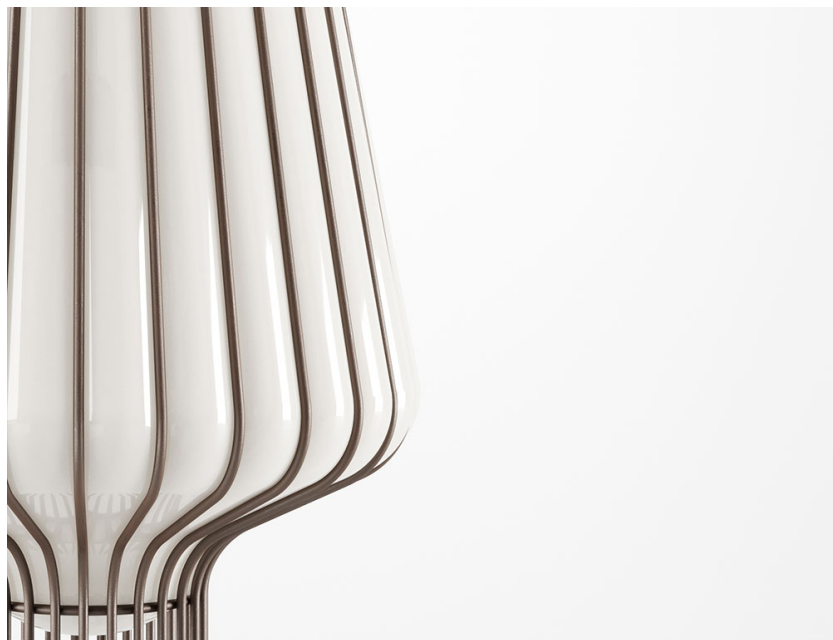

SAYA

F47A0901

Gio Minelli & Marco Fossati

Description

Pendant lamp with white blown glass diffuser with rust-plated metal structure.

Dimensions

Voltage

220-240V

Socket

1xE27

Light source and alternative bulbs

cod. A10208C12

cod. A10218C10

E27 1x150W
HSGST

E27 1x30W
FBT

Energetic class D

IP20

Material

Glass - Metal

Available diffuser colours

- Transparent
- White

Available structure colours

- Rust
- Chrome
- Gold

In the same family