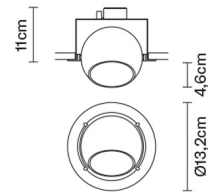

BELUGA COLOUR

D57F0143

Marc Sadler

Dimensions

Description

Downlight with adjustable varnished crystal green painted diffuser. Black painted metal structure with polished chrome-plated metal ring.

Voltage

220-240V

Bulb

Weight

Net: 1.07 kg
Gross: 1.19 kg

Packaging

Volume: 0.008 m³
Number of boxes: 1

Specs

IP20

TEMPERED GLASS

360° ADJUSTABLE SYSTEM

0.5m

In the same family