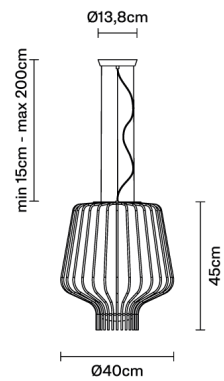

SAYA

**F47A2101**

Gio Minelli & Marco Fossati

**Description**

Pendant lamp with white blown glass diffuser with gold-plated metal structure.

**Dimensions**

**Voltage**

220-240V

Energetic class A

**Not included accessories**

Bulb

**Weight**

Net: 0 kg  
Gross: 0 kg

**Packaging**

Volume: 0 m<sup>3</sup>  
Number of boxes:

**Specs**