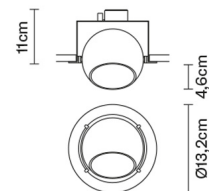

BELUGA COLOUR

D57F0141

Marc Sadler

Dimensions

Description

Downlight with adjustable varnished crystal copper painted diffuser. Black painted metal structure with polished chrome-plated metal ring.

Voltage

220-240V

Bulb

Weight

Net: 1.07 kg
Gross: 1.19 kg

Packaging

Volume: 0.008 m³
Number of boxes: 1

Specs

IP20

TEMPERED GLASS

360° ADJUSTABLE SYSTEM

0.5m

In the same family