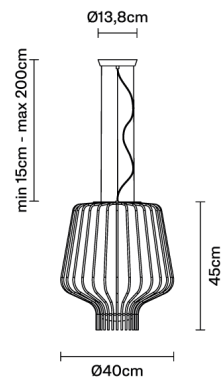

### Description

Pendant lamp with transparent blown glass diffuser with chrome-plated metal structure.

### Dimensions