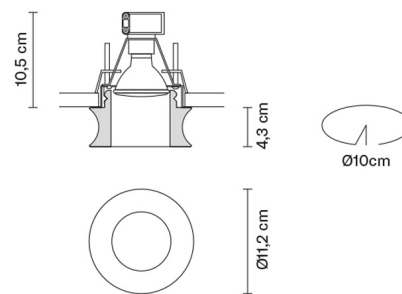

FARETTI

D27F5401

Pamio Design / Luca Scacchetti

Description

Downlight with satin crystal diffuser.

Dimensions

Voltage

500mA

LED

Not included accessories

Driver

Weight

Net: 0.86 kg
Gross: 0.98 kg

Packaging

Volume: 0.008 m³
Number of boxes: 1

Specs