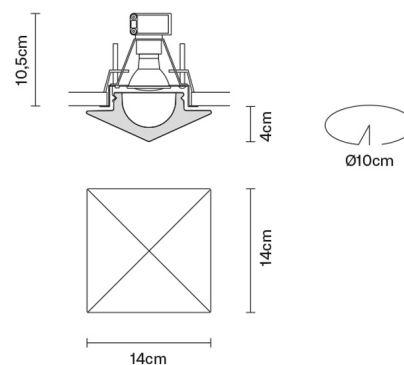

LED 1x10W-40°
WHITE 2700K
1000lm Cri >80

Energetic class A++

Included accessories

LED

Not included accessories

Driver

Weight

Net: 1 kg
Gross: 1.12 kg

Packaging

Volume: 0.008 m³
Number of boxes: 1

Specs

IP20
IP44

Dimensions

Material

Crystal glass

Available diffuser colours