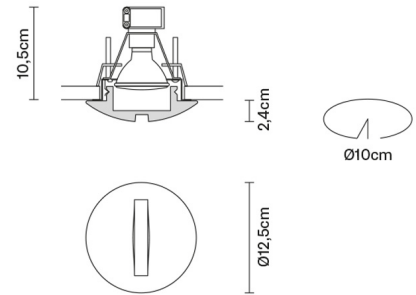

FARETTI

D27F0301

Pamio Design / Luca Scacchetti

Description

Downlight with satin crystal diffuser.

Dimensions

Voltage

220-240V

Shivi

Tondo

Weight

Net: 0.76 kg
Gross: 0.88 kg

Packaging

Volume: 0.008 m³
Number of boxes: 1

Specs

IP20
IP44