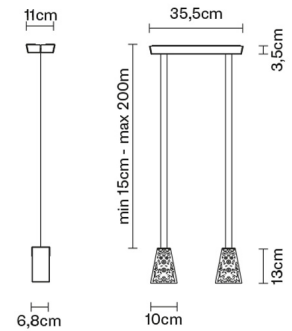

VICKY

D69A0300

Nicola Design

Description

Pendant lamp with crystal diffusers. Polished chrome-plated finishes.

Dimensions

Voltage

220-240V

Weight

Net: 4 kg
Gross: 4.38 kg

Packaging

Volume: 0.017 m³
Number of boxes: 1

Specs

EAC IP20

Material

Crystal glass - Metal