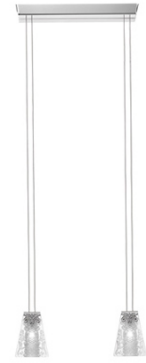

VICKY

D69A0300

Nicola Design

Description

Pendant lamp with crystal diffusers. Polished chrome-plated finishes.

Dimensions

Voltage

220-240V

Socket

2xG9

Light source and alternative bulbs

cod. A11004G20

G9 2x60W
HSGS

Energetic class D

Not included accessories

Bulb

Weight

Net: 4 kg
Gross: 4.38 kg

Packaging

Volume: 0.017 m³
Number of boxes: 1

Specs

EAC IP20

Material

Crystal glass - Metal

Available diffuser colours

Transparent

Available structure colours

Chrome

In the same family