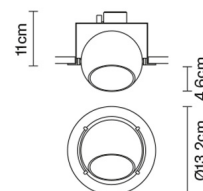

BELUGA COLOUR

D57F0100

Marc Sadler

Dimensions

Description

Downlight with adjustable transparent crystal diffuser. Black painted metal structure with polished chrome-plated metal ring.

Voltage

220-240V

Bulb

Weight

Net: 1.07 kg
Gross: 1.19 kg

Packaging

Volume: 0.008 m³
Number of boxes: 1

Specs

IP20

TEMPERED GLASS

360° ADJUSTABLE SYSTEM

0.5m

In the same family