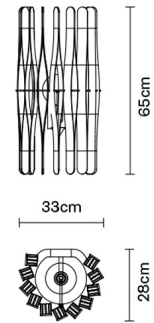

**STICK**

**F23D0269**

*Matali Crasset*

**Description**

For this wall lamp the light is discreetly diffused from a frame decorated with laths of Ayous wood. Structure and stem in powderpainted metal, or structure in powder-painted metal with stem in Toulipier wood.

**Dimensions**

**Voltage**

220-240V

**Dimmable LED**

TRIAC

**Light source and alternative bulbs**

LED 1x8.7W-120°  
WHITE 3000K  
800lm Cri >80

LED 1x13W-120°  
WHITE 3000K  
1210lm Cri >80

Energetic class A++

Energetic class A++

**Included accessories**

LED

**Weight**

Net: 0.68 kg  
Gross: 0.68 kg

**Packaging**

Volume: 0.089 m<sup>3</sup>  
Number of boxes: 1