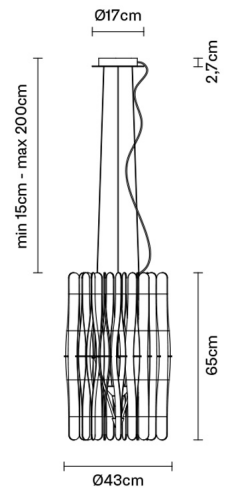

STICK

F23A0769

Matali Crasset

Description

Pendant lamp whose light is discreetly diffused from a frame decorated with laths of Ayous wood. Structure and stem in powderpainted metal, or structure in powder-painted metal with stem in Toulipier wood.

Dimensions

Voltage

220-240V

Dimmable LED

TRIAC

Material

Wood - Metal

Light source and alternative bulbs

LED 1x8.7W-120°
WHITE 3000K
800lm CRI >80

LED 1x17W-120°
WHITE 2700K
1850lm CRI >80

Energetic class A++

Energetic class A++

Included accessories

LED

Weight

Net: 3.31 kg
Gross: 3.87 kg

Packaging

Volume: 0.16 m³
Number of boxes: 2

Specs

IP20

Available diffuser colours

 Light wood colour

Available structure colours

 Anodized