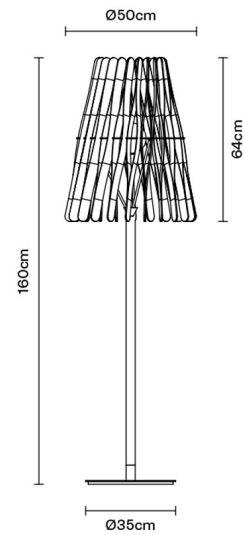

STICK

F23C0269

Matali Crasset

Description

For this floor lamp the light is discreetly diffused from a frame decorated with laths of Ayous wood. Structure and stem in powderpainted metal, or structure in powder-painted metal with stem in Toulipier wood.

Included accessories

Bulb

Weight

Net: 7.75 kg

Gross: 7.75 kg

Packaging

Volume: 0.447 m³

Number of boxes: 2

Specs

IP20

Dimensions

Material

Wood - Metal

Available diffuser colours

Light wood colour

Available structure colours