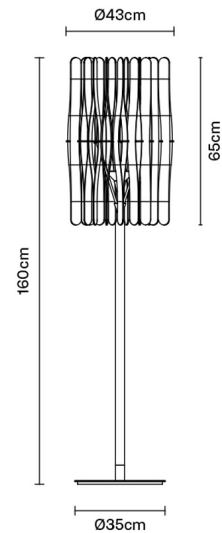

**STICK**

**F23C0169**

*Matali Crasset*

**Description**

For this floor lamp the light is discreetly diffused from a frame decorated with laths of Ayous wood. Structure and stem in powderpainted metal, or structure in powder-painted metal with stem in Toulipier wood.

**Included accessories**

Bulb

**Weight**

Net: 7.93 kg  
Gross: 7.93 kg

**Packaging**

Volume: 0.405 m<sup>3</sup>  
Number of boxes: 2

**Specs**

IP20

**Dimensions**

**Material**

Wood - Metal

**Available diffuser colours**

Light wood colour

**Available structure colours**

Anodized

**In the same family**