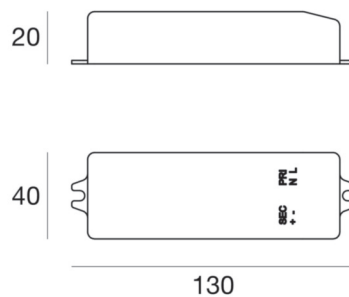

Power Supply | KIT ALIM.15W 350MA OHI280
KIT0066

Technical data	
Code	KIT0066
Accessory type	Power Supply